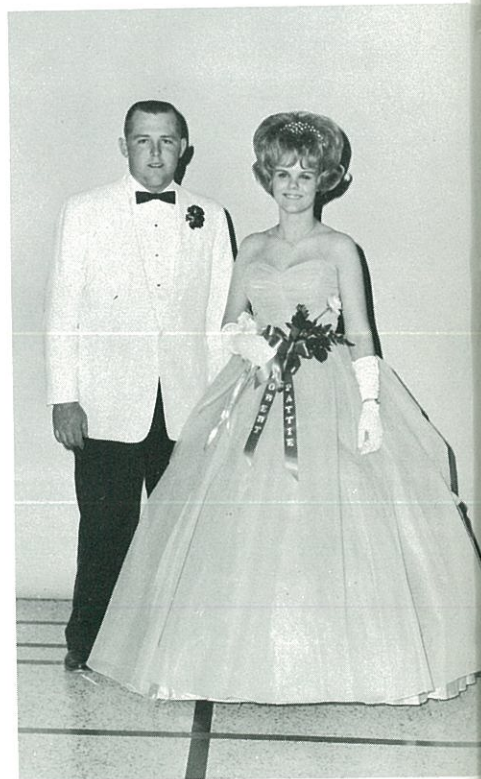

Royal Court

Members of the Royal Court for 1964 are: King Larncce Hicks, Queen Charlene Bridges, Prince Earl Gartman, Princess Judy White, Grand Duke Duane Foster, Grand Duchess Linda Garner. Dukes and Duchesses are from left to right: Larry Taylor, Vicki Williams, Marty Mayer, Anita Holmans, Phil Youngblood, Sharon Wyles, George True, Amelia Harris, Robert Roark, Pattie Potter, Bubba VanDeman, Beverly Dunn, Benjy Lawrence, Judy Rogers. Crown-bearers Kandy Akin and O'Brien Blakeney.

DUKE: George True
DUCHESS: Amelia Harris

DUKE: Robert Roark
DUCHESS: Pattie Potter

DUKE: Phil Youngblood
DUCHESS: Sharon Wyles

DUKE: Marty Mayer
DUCHESS: Anita Holmans

DUKE: Bubba VanDeman
DUCHESS: Beverly Dunn

DUKE: Larry Taylor
DUCHESS: Vicki Williams

DUKE: Benjy Lawrence
DUCHESS: Judy Rogers